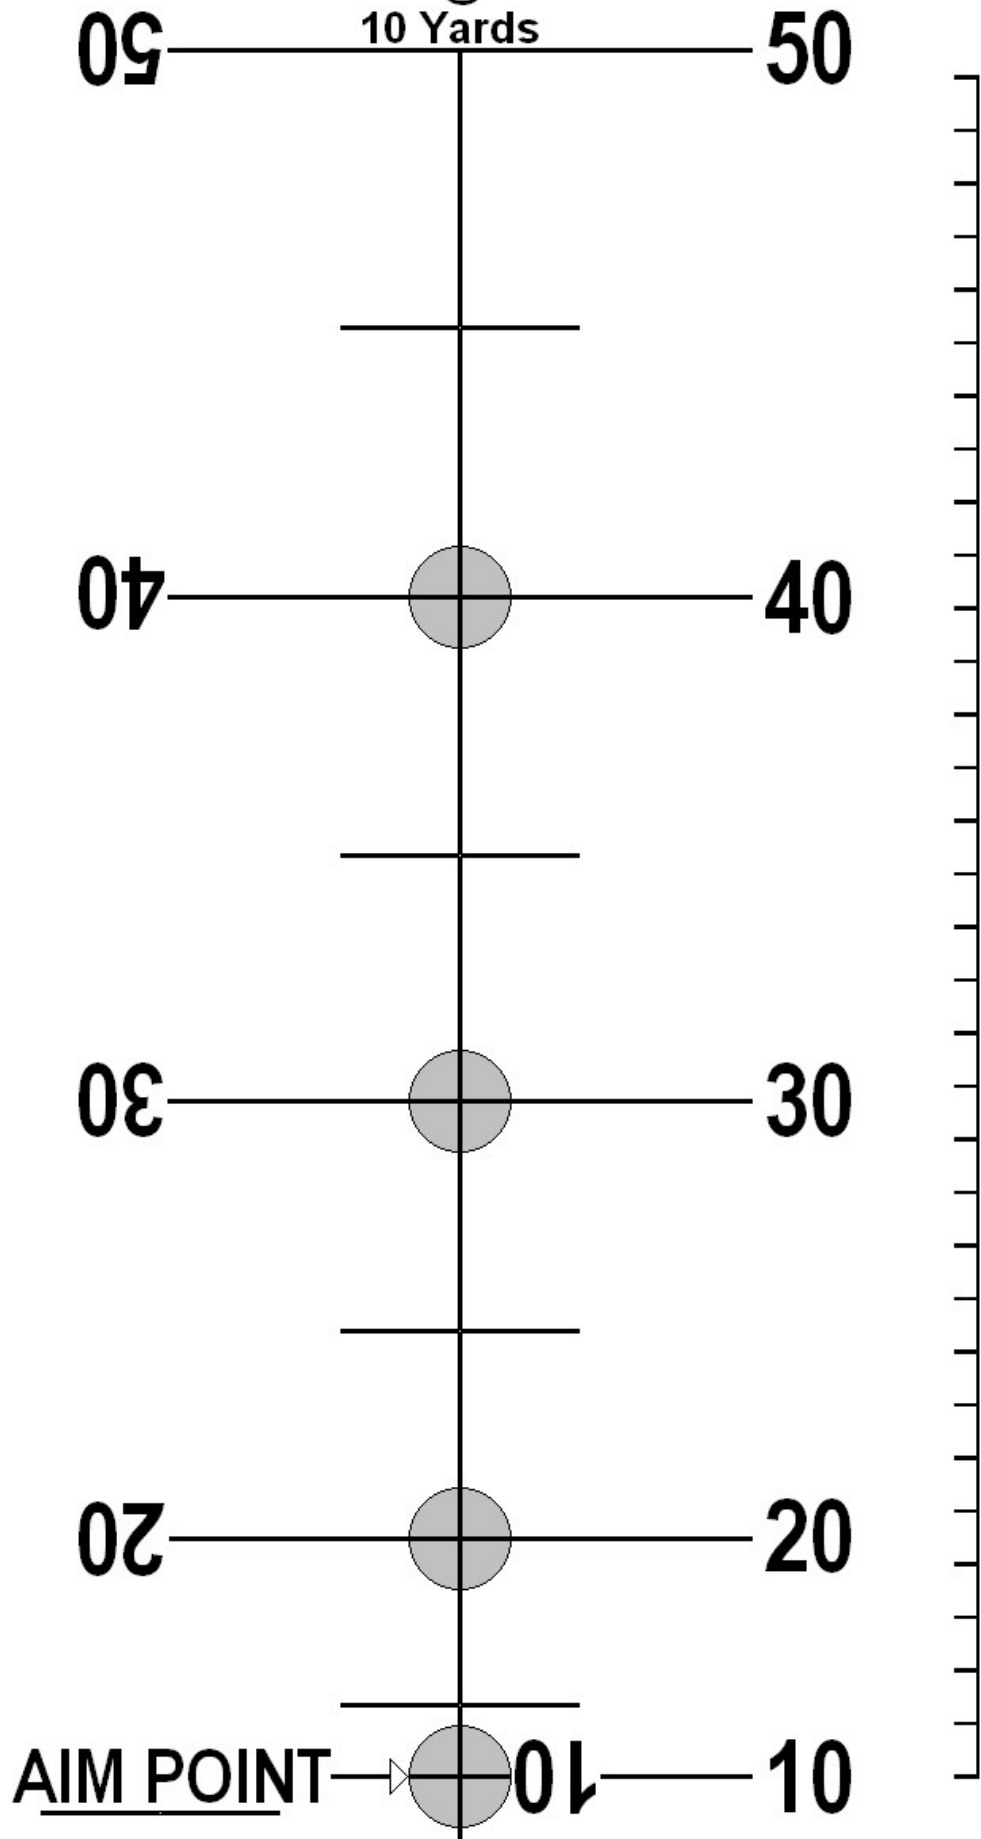

**SHOOT  
280 fps CROSSBOW  
@  
10 Yards**

ALWAYS PRINT TO SCALE  
SCALE INDICATES  
1 INCH SPACING

ALWAYS PLACE TARGET  
EXACTLY 10 YARDS  
FROM SHOOTERS EYE

**CALIBRATION**