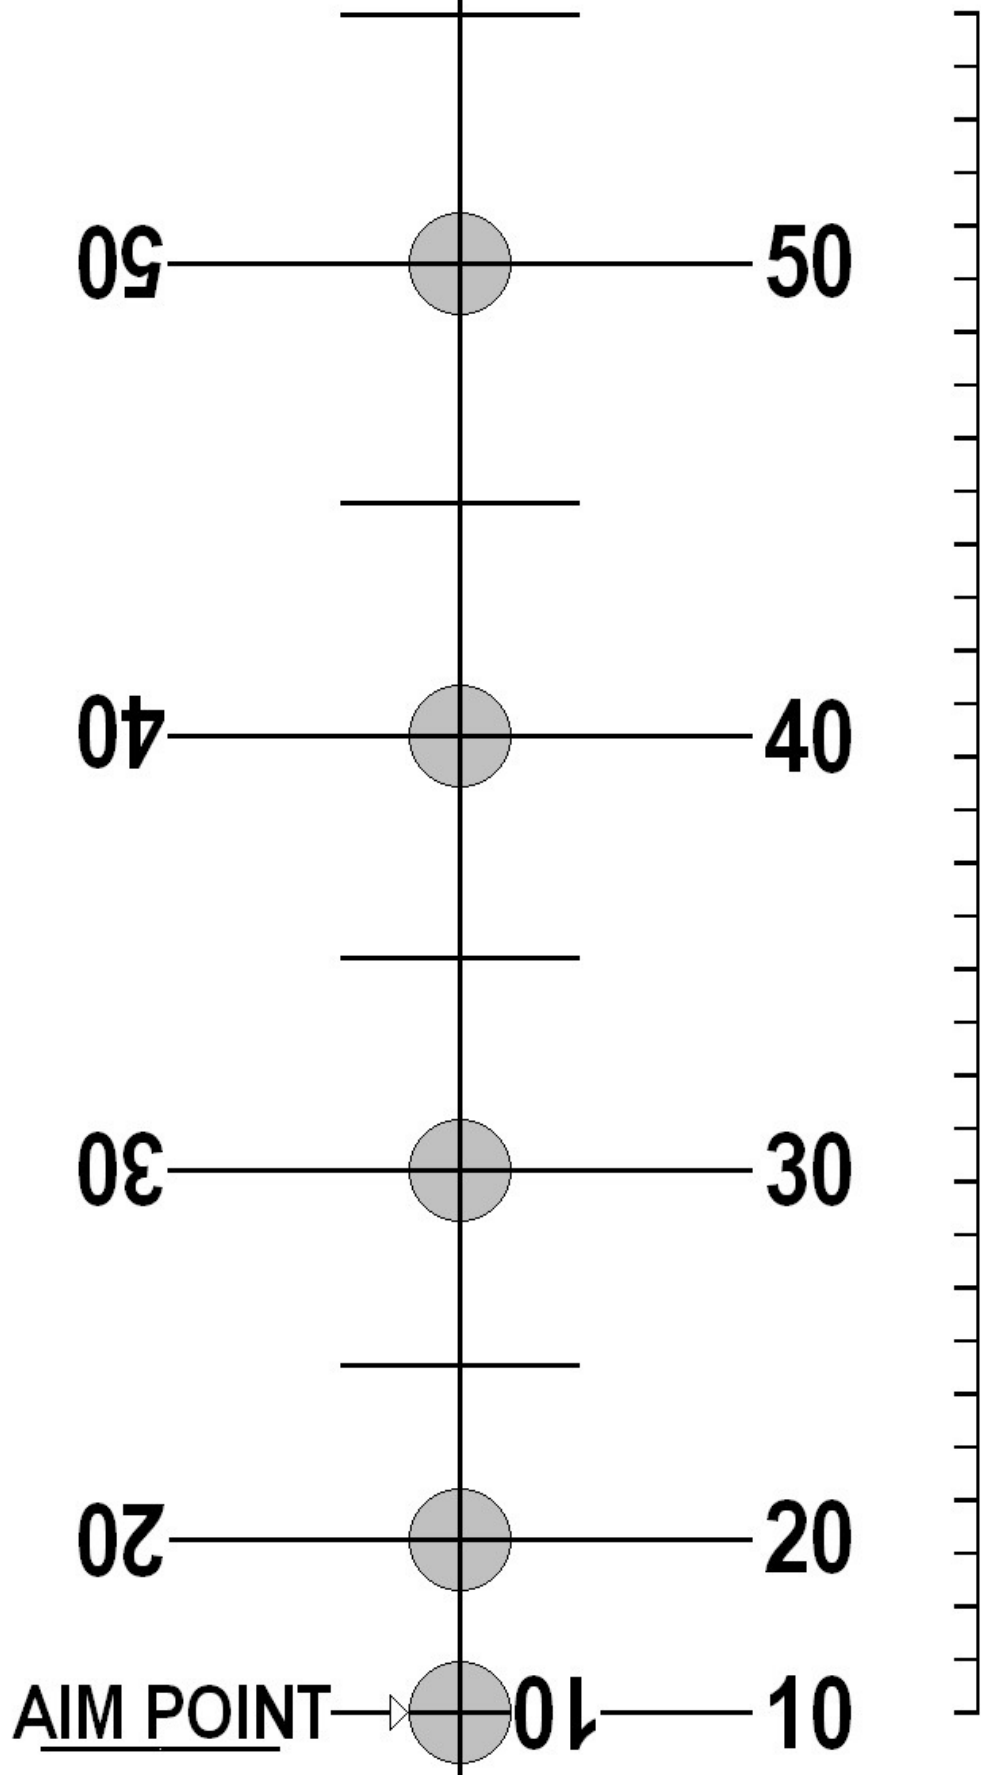

SHOOT
300 fps CROSSBOW
@
10 Yards

ALWAYS PRINT TO SCALE
SCALE INDICATES
1 INCH SPACING

ALWAYS PLACE TARGET
EXACTLY 10 YARDS
FROM SHOOTERS EYE

CALIBRATION