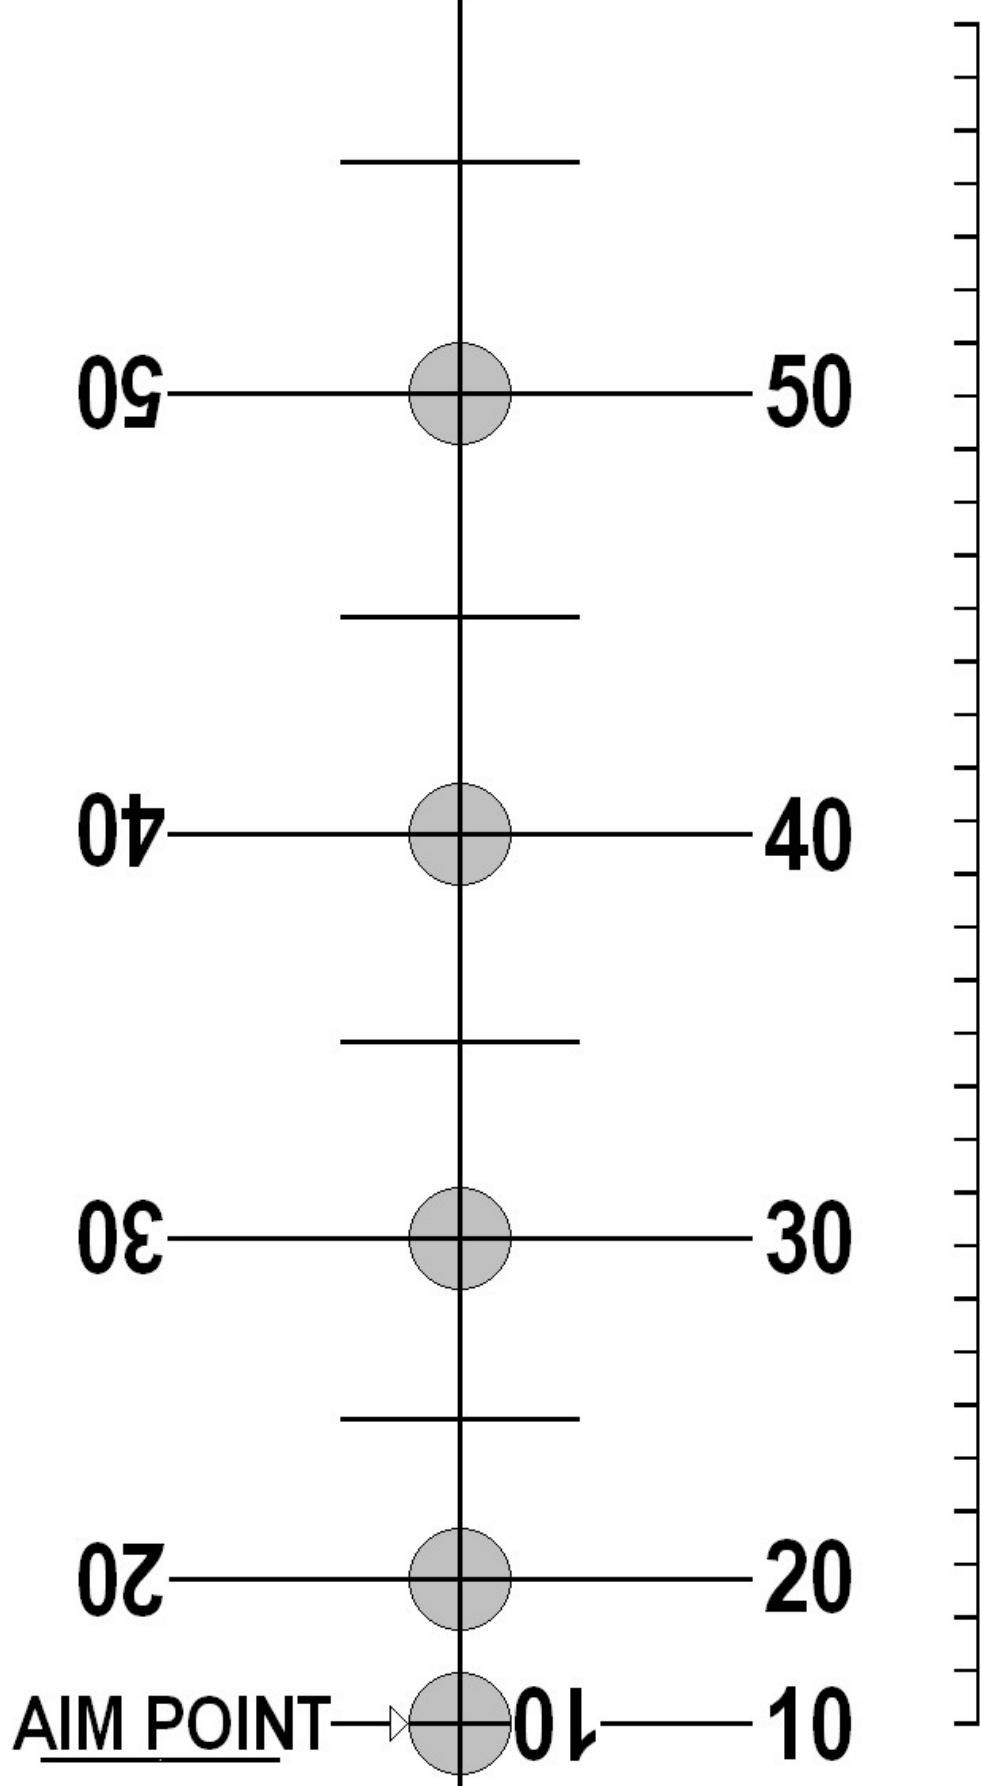

SHOOT  
310 fps CROSSBOW  
@  
10 Yards

ALWAYS PRINT TO SCALE  
SCALE INDICATES  
1 INCH SPACING

ALWAYS PLACE TARGET  
EXACTLY 10 YARDS  
FROM SHOOTERS EYE

CALIBRATION