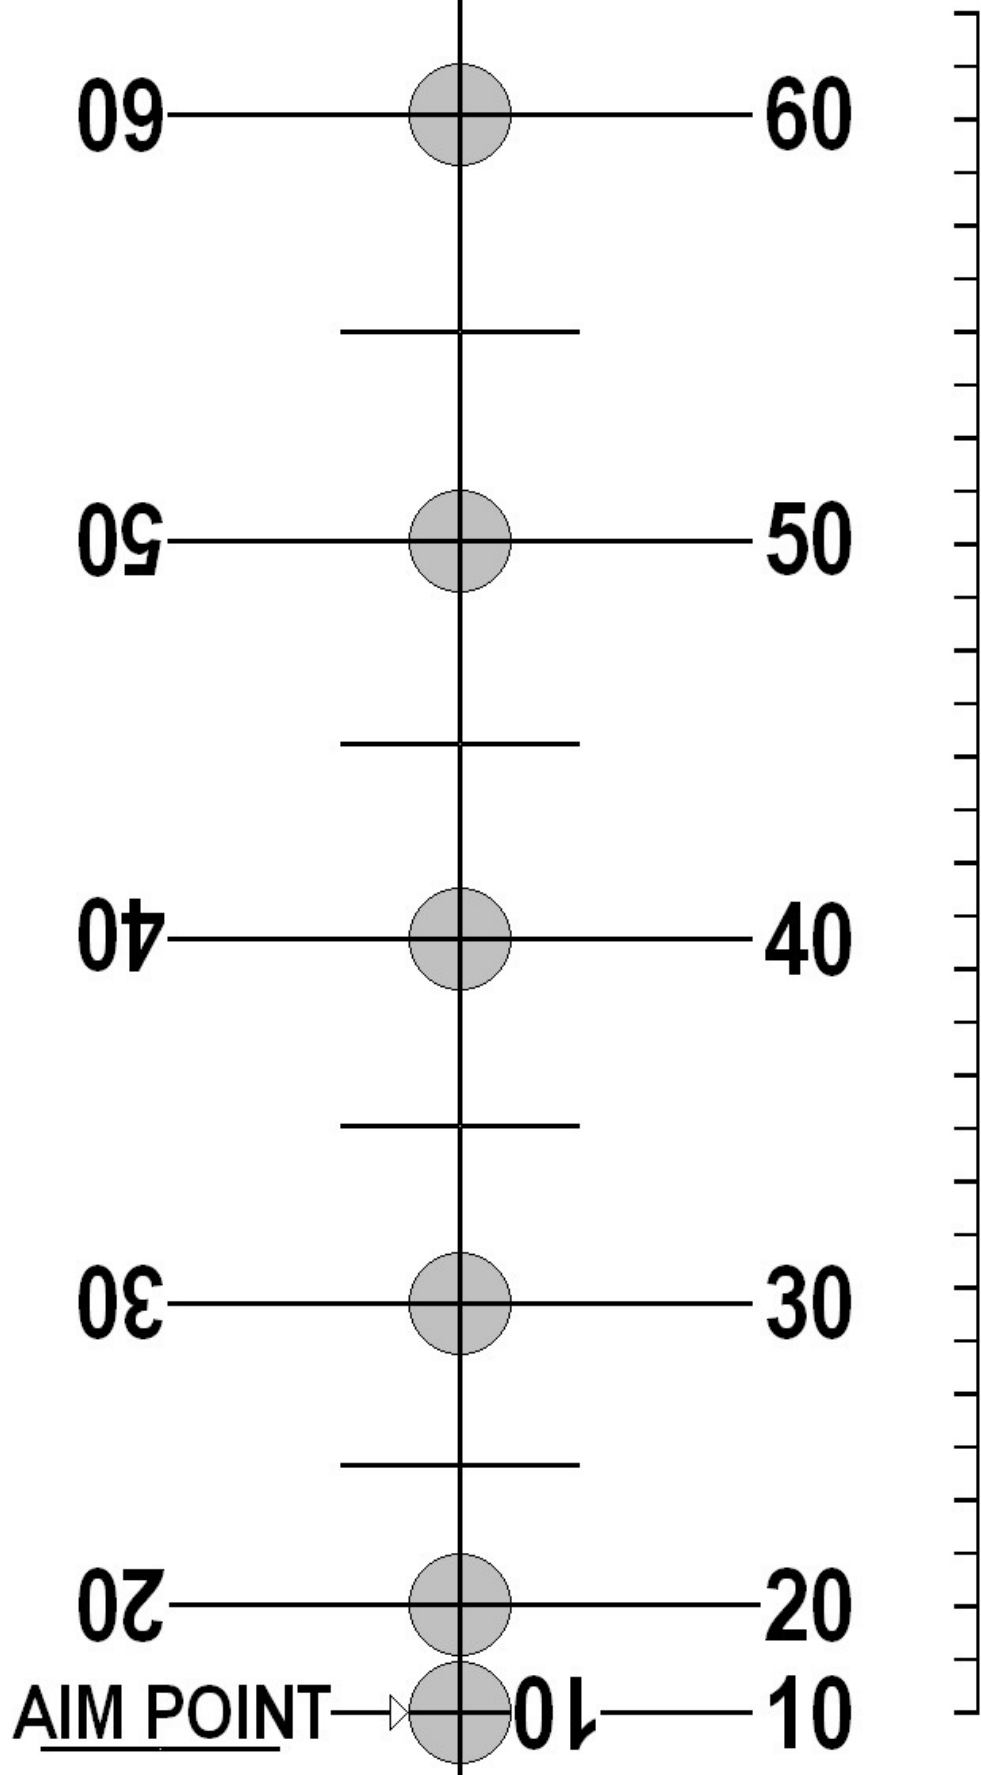

SHOOT
325 fps CROSSBOW
@
10 Yards

ALWAYS PRINT TO SCALE
SCALE INDICATES
1 INCH SPACING

ALWAYS PLACE TARGET
EXACTLY 10 YARDS
FROM SHOOTERS EYE

CALIBRATION