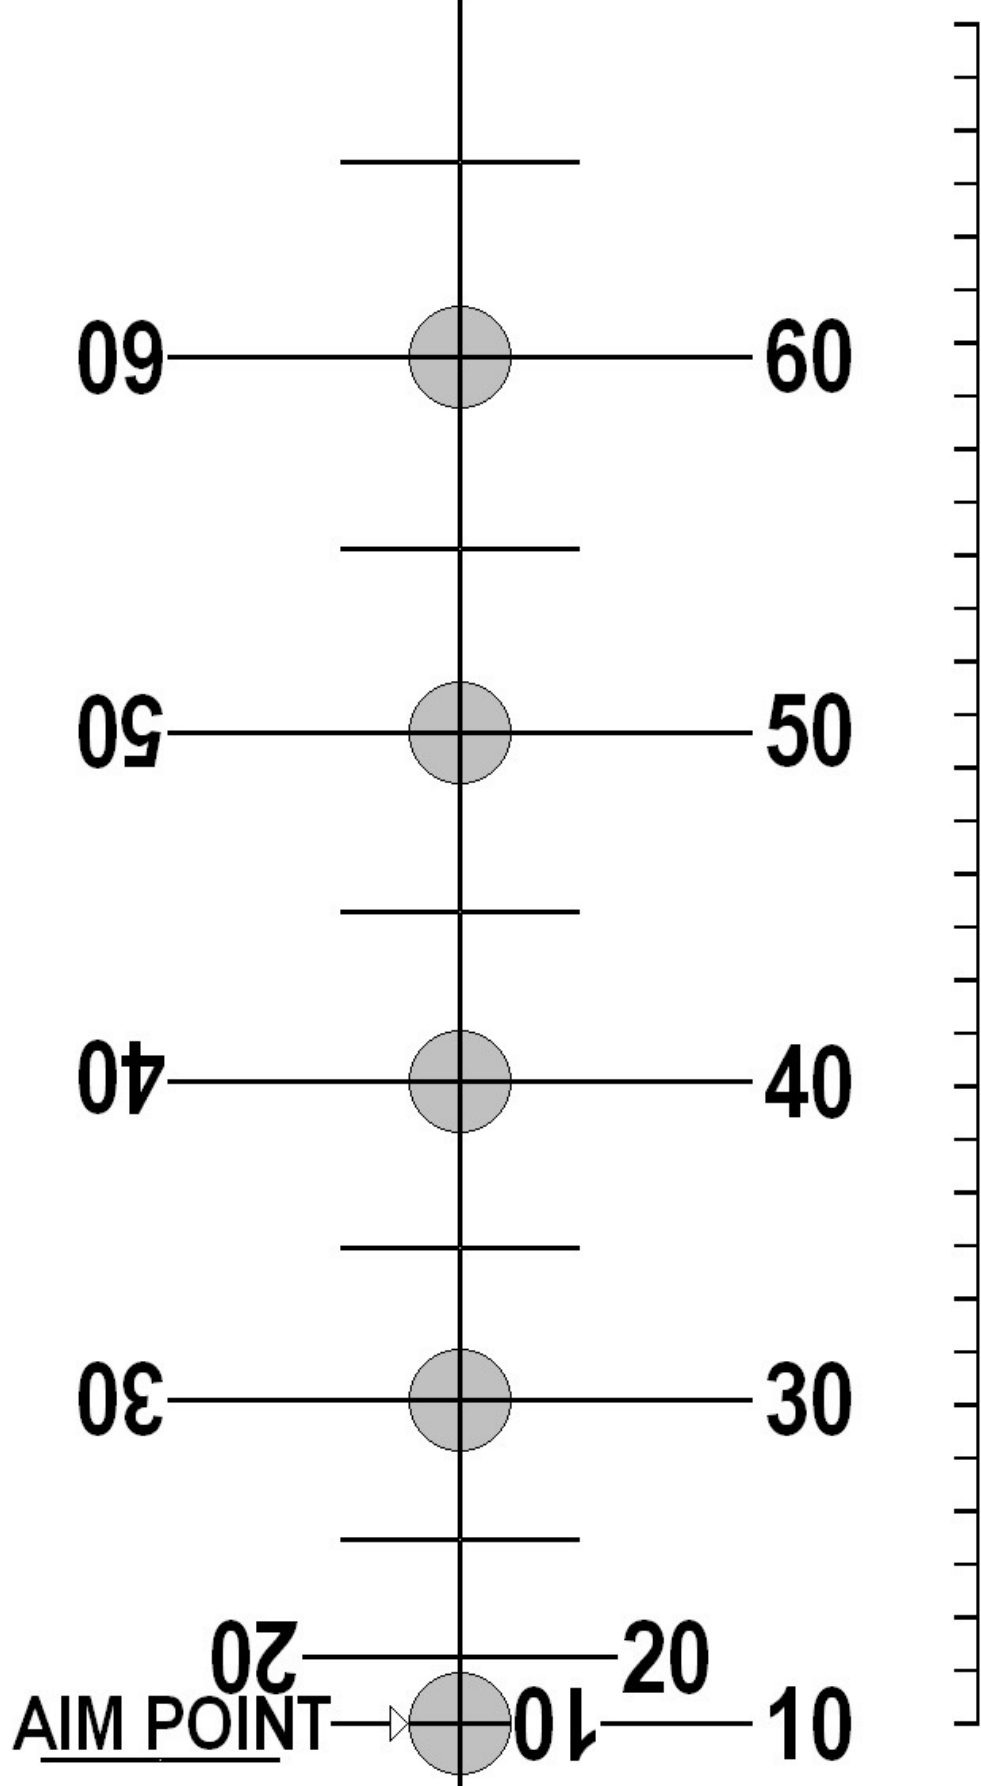

SHOOT
345 fps CROSSBOW
@
10 Yards

ALWAYS PRINT TO SCALE
SCALE INDICATES
1 INCH SPACING

ALWAYS PLACE TARGET
EXACTLY 10 YARDS
FROM SHOOTERS EYE

CALIBRATION