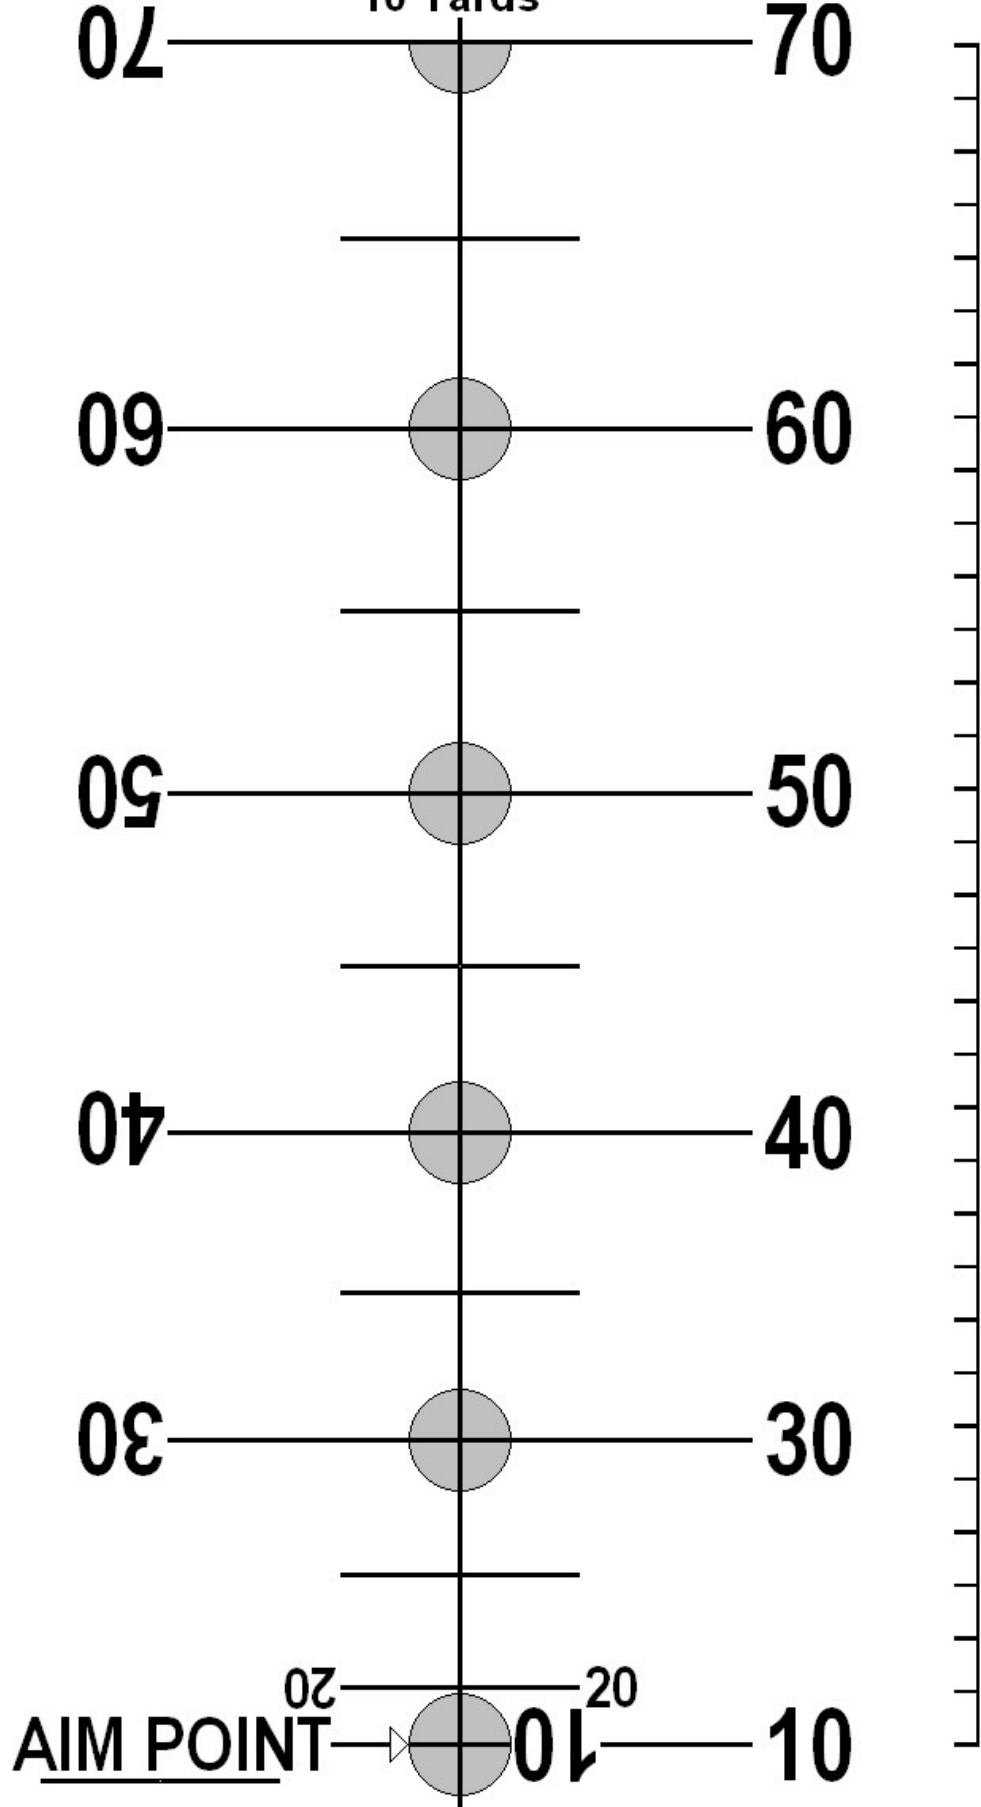

SHOOT
350 fps CROSSBOW

@
10 Yards

ALWAYS PRINT TO SCALE
SCALE INDICATES
1 INCH SPACING

ALWAYS PLACE TARGET
EXACTLY 10 YARDS
FROM SHOOTERS EYE

CALIBRATION