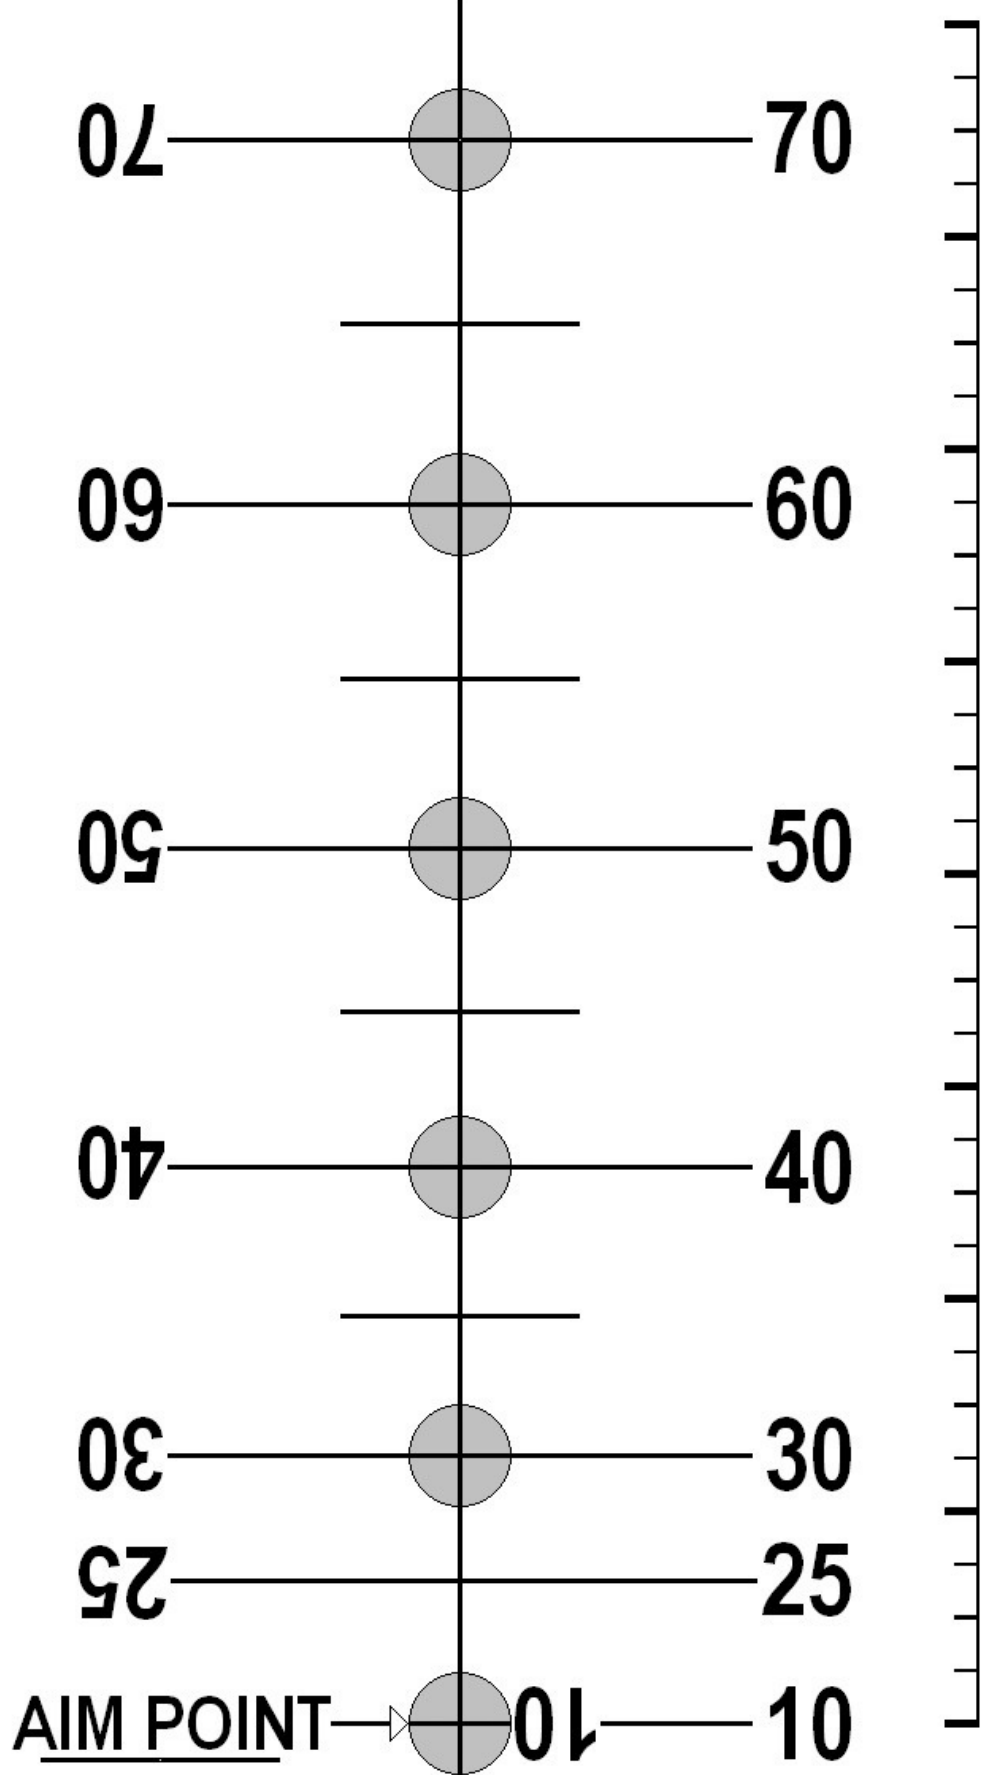

SHOOT
360 fps CROSSBOW
@
10 Yards

ALWAYS PRINT TO SCALE
SCALE INDICATES
1 INCH SPACING

ALWAYS PLACE TARGET
EXACTLY 10 YARDS
FROM SHOOTERS EYE