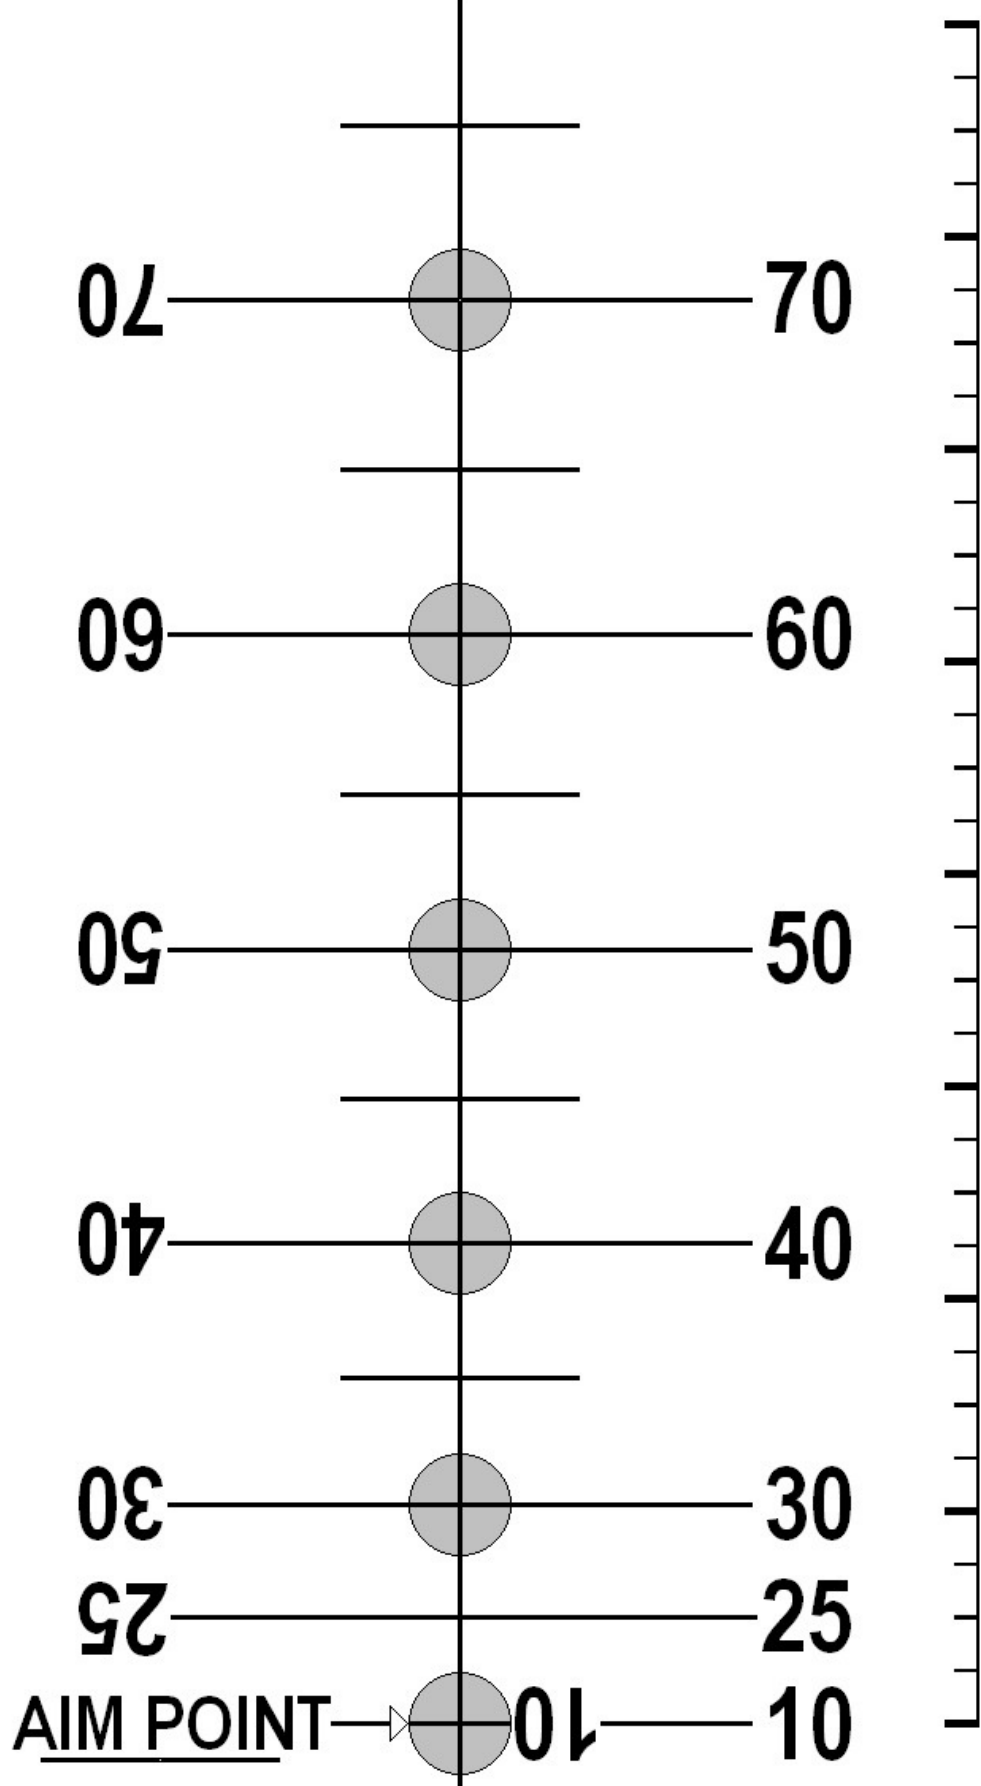

**SHOOT
375 fps CROSSBOW
@
10 Yards**

ALWAYS PRINT TO SCALE
SCALE INDICATES
1 INCH SPACING

ALWAYS PLACE TARGET
EXACTLY 10 YARDS
FROM SHOOTERS EYE

CALIBRATION