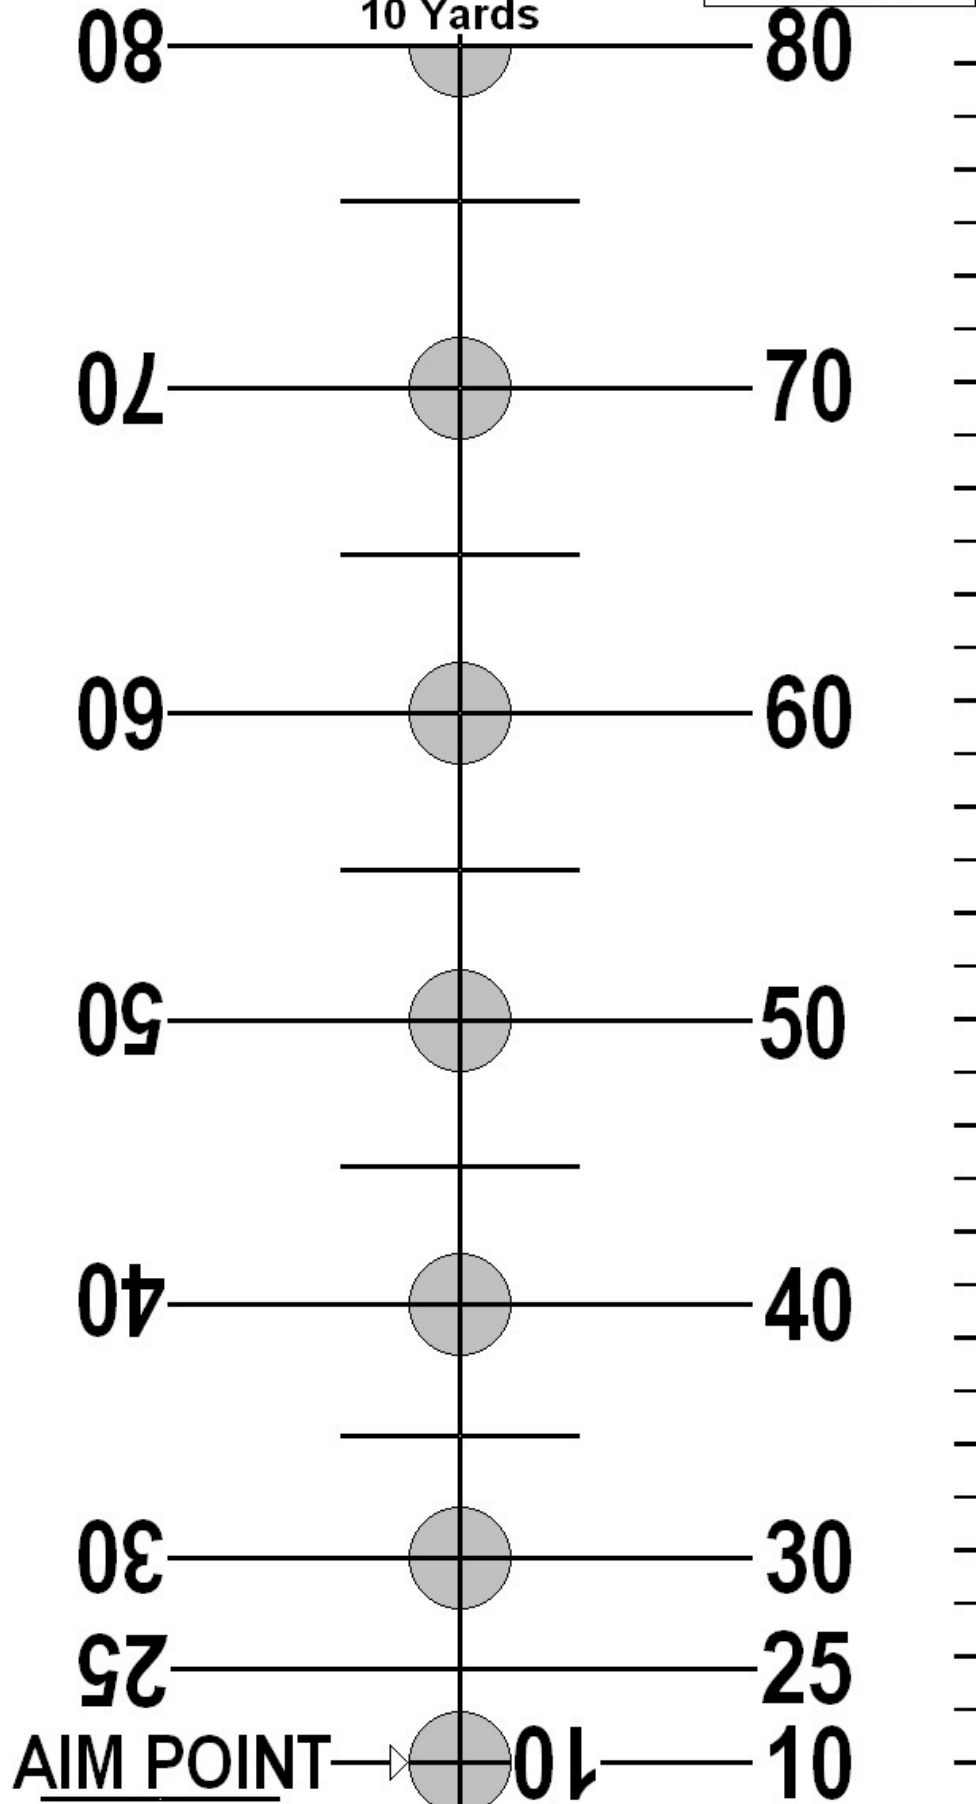

**SHOOT
380 fps CROSSBOW**

ALWAYS PRINT TO SCALE
SCALE INDICATES
1 INCH SPACING

@
10 Yards

ALWAYS PLACE TARGET
EXACTLY 10 YARDS
FROM SHOOTERS EYE

CALIBRATION